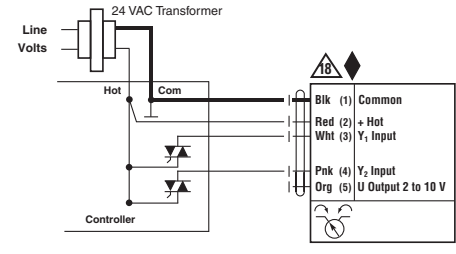

71461-00001

LM-X1 Actuators with B2 & B3 VS/VSS Ball Valves

Non-Spring Return Actuator with -3 and -SR

On/Off

Floating Point

VDC / 4 to 20 mA

On/Off

Floating Point

Triac Sink

Triac Source

Triac Sink with Separate Transformer

Non-Spring Return Actuator with MFT

On/Off

Floating Point

Notes:

- ◆ Meets cULus requirements without the need of an electrical ground connection
- Ⓐ Actuators with appliance cables are numbered.
- Ⓐ Actuators may be connected in parallel. Power consumption and input impedance must be observed.
- Ⓐ Actuators may also be powered by 24 VDC.
- Ⓐ Only connect common to neg. (-) leg of control circuits.
- Ⓐ A 500 Ω resistor converts the 4 to 20 mA control signal to 2 to 10 VDC.
- Ⓐ Control signal may be pulsed from either the Hot (Source) or Common (Sink) 24 VAC line.
- Ⓐ Contact closures A & B also can be triacs. A & B should both be closed for the triac source and open for triac sink.
- Ⓐ For triac sink the Common connection from the actuator must be connected to the Hot connection of the controller. Position feedback cannot be used with a triac sink controller. The actuator internal common reference is not compatible.
- Ⓐ Actuators with plenum rated cable do not have numbers on wires; use color codes instead.

VDC / 4 to 20 mA

Override Control Min, Mid, Max Postions

- BRN** Brown
- MARRON** Marron
- BRUN** Brun
- MARRON** Marron
- BLU** Blue
- AZUL** Azul
- BLEU** Bleu
- AZUL** Azul
- GRN** Green
- VERDE** Verde
- VERT** Vert
- VERDE** Verde
- ORG** Orange
- ORANGE** Anaranjado
- ORANGE** Anaranjado
- ORANGE** Alaranjado
- PNK** Pink
- ROSA** Rosado
- ROSA** Rosa
- COR-DE ROS** Cor-de ros
- WHT** White
- BLANCO** Blanco
- BLANCO** Blanco
- BRANCO** Branco
- RED** Red
- ROJO** Rojo
- ROUGE** Rouge
- VERMELHO** Vermelho
- BLK** Black
- NEGRO** Negro
- NOIR** Noir
- PRETO** Preto