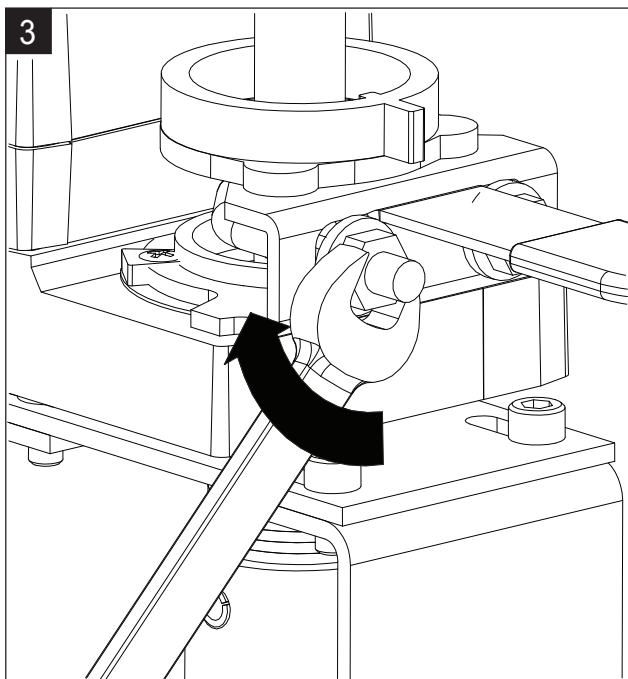

71461-00001

LM-X1 Actuators with B2 & B3 VS/VSS Ball Valves

Non-Spring Return Actuator with -3 and -SR

On/Off

Floating Point

VDC / 4 to 20 mA

On/Off

Floating Point

Triac Sink

Triac Source

Triac Sink with Separate Transformer

Non-Spring Return Actuator with MFT

On/Off

Floating Point

Notes:

- ◆ Meets cULus requirements without the need of an electrical ground connection
- Ⓐ Actuators with appliance cables are numbered.
- Ⓐ Actuators may be connected in parallel. Power consumption and input impedance must be observed.
- Ⓐ Actuators may also be powered by 24 VDC.
- Ⓐ Only connect common to neg. (-) leg of control circuits.
- Ⓐ A 500 Ω resistor converts the 4 to 20 mA control signal to 2 to 10 VDC.
- Ⓐ Control signal may be pulsed from either the Hot (Source) or Common (Sink) 24 VAC line.
- Ⓐ Contact closures A & B also can be triacs. A & B should both be closed for the triac source and open for triac sink.
- Ⓐ For triac sink the Common connection from the actuator must be connected to the Hot connection of the controller. Position feedback cannot be used with a triac sink controller. The actuator internal common reference is not compatible.
- Ⓐ Actuators with plenum rated cable do not have numbers on wires; use color codes instead.