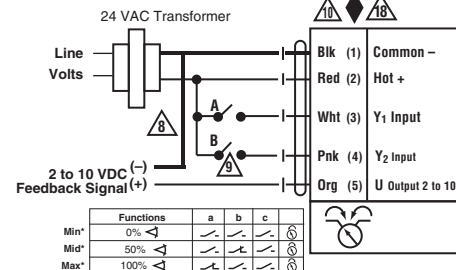

Triac Sink

Triac Source

Triac Sink with Separate Transformer

Non-Spring Return Actuator with MFT

On/Off

Floating Point

Notes:

- ◆ Meets cULus requirements without the need of an electrical ground connection
- Ⓐ Actuators with appliance cables are numbered.
- Ⓐ Actuators may be connected in parallel. Power consumption and input impedance must be observed.
- Ⓐ Actuators may also be powered by 24 VDC.
- Ⓐ Only connect common to neg. (-) leg of control circuits.
- Ⓐ A 500 Ω resistor converts the 4 to 20 mA control signal to 2 to 10 VDC.
- Ⓐ Control signal may be pulsed from either the Hot (Source) or Common (Sink) 24 VAC line.
- Ⓐ Contact closures A & B also can be triacs. A & B should both be closed for the triac source and open for triac sink.
- Ⓐ For triac sink the Common connection from the actuator must be connected to the Hot connection of the controller. Position feedback cannot be used with a triac sink controller. The actuator internal common reference is not compatible.
- Ⓐ Actuators with plenum rated cable do not have numbers on wires; use color codes instead.

VDC / 4 to 20 mA

Override Control Min, Mid, Max Postions

- BRN** Brown
- MARRON** Marron
- BRUN** Brun
- MARRON** Marron
- BLU** Blue
- AZUL** Azul
- BLEU** Bleu
- AZUL** Azul
- GRN** Green
- VERDE** Verde
- VERT** Vert
- VERDE** Verde
- ORG** Orange
- ORANGE** Anaranjado
- ORANGE** Anaranjado
- ORANGE** Alaranjado
- PNK** Pink
- ROSA** Rosado
- ROSA** Rosa
- COR-DE ROS** Cor-de ros
- WHT** White
- BLANCO** Blanco
- BLANCO** Blanco
- BRANCO** Branco
- RED** Red
- ROJO** Rojo
- ROUGE** Rouge
- VERMELHO** Vermelho
- BLK** Black
- NEGRO** Negro
- NOIR** Noir
- PRETO** Preto