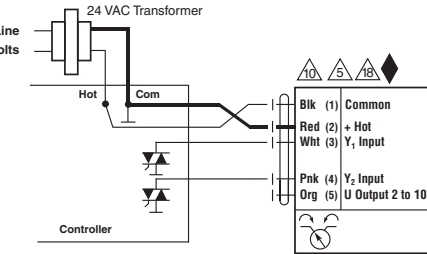

71461-00001

LM-X1 Actuators with B2 & B3 VS/VSS Ball Valves

Non-Spring Return Actuator with -3 and -SR

On/Off

Floating Point

VDC / 4 to 20 mA

On/Off

Floating Point

Triac Sink

Triac Source

Triac Sink with Separate Transformer

Non-Spring Return Actuator with MFT

On/Off

Floating Point

Notes:

- ◆ Meets cULus requirements without the need of an electrical ground connection
- Ⓐ Actuators with appliance cables are numbered.
- Ⓐ Actuators may be connected in parallel. Power consumption and input impedance must be observed.
- Ⓐ Actuators may also be powered by 24 VDC.
- Ⓐ Only connect common to neg. (-) leg of control circuits.
- Ⓐ A 500 Ω resistor converts the 4 to 20 mA control signal to 2 to 10 VDC.
- Ⓐ Control signal may be pulsed from either the Hot (Source) or Common (Sink) 24 VAC line.
- Ⓐ Contact closures A & B also can be triacs. A & B should both be closed for the triac source and open for triac sink.
- Ⓐ For triac sink the Common connection from the actuator must be connected to the Hot connection of the controller. Position feedback cannot be used with a triac sink controller. The actuator internal common reference is not compatible.
- Ⓐ Actuators with plenum rated cable do not have numbers on wires; use color codes instead.

VDC / 4 to 20 mA

Override Control Min, Mid, Max Postions

- BRN** Brown
- MARRON** Marron
- BRUN** Brun
- MARRON** Marron
- BLU** Blue
- AZUL** Azul
- BLEU** Bleu
- AZUL** Azul
- GRN** Green
- VERDE** Verde
- VERT** Vert
- VERDE** Verde
- ORG** Orange
- ORANGE** Anaranjado
- ORANGE** Anaranjado
- ORANGE** Alaranjado
- PNK** Pink
- ROSA** Rosado
- ROSA** Rosa
- COR-DE ROS** Cor-de ros
- WHT** White
- BLANCO** Blanco
- BLANCO** Blanco
- BRANCO** Branco
- RED** Red
- ROJO** Rojo
- ROUGE** Rouge
- VERMELHO** Vermelho
- BLK** Black
- NEGRO** Negro
- NOIR** Noir
- PRETO** Preto