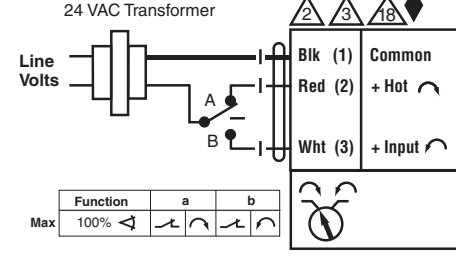

71461-00001

LM-X1 Actuators with B2 & B3 VS/VSS Ball Valves

Non-Spring Return Actuator with -3 and -SR

On/Off

Floating Point

VDC / 4 to 20 mA

On/Off

Floating Point

Triac Sink

Triac Source

Triac Sink with Separate Transformer

Non-Spring Return Actuator with MFT

On/Off

Floating Point

Notes:

- ◆ Meets cULus requirements without the need of an electrical ground connection
- Ⓐ Actuators with appliance cables are numbered.
- Ⓐ Actuators may be connected in parallel. Power consumption and input impedance must be observed.
- Ⓐ Actuators may also be powered by 24 VDC.
- Ⓐ Only connect common to neg. (-) leg of control circuits.
- Ⓐ A 500 Ω resistor converts the 4 to 20 mA control signal to 2 to 10 VDC.
- Ⓐ Control signal may be pulsed from either the Hot (Source) or Common (Sink) 24 VAC line.
- Ⓐ Contact closures A & B also can be triacs. A & B should both be closed for the triac source and open for triac sink.
- Ⓐ For triac sink the Common connection from the actuator must be connected to the Hot connection of the controller. Position feedback cannot be used with a triac sink controller. The actuator internal common reference is not compatible.
- Ⓐ Actuators with plenum rated cable do not have numbers on wires; use color codes instead.

VDC / 4 to 20 mA

Override Control Min, Mid, Max Postions

- BRN** Brown
- MARRON** Marron
- BRUN** Brun
- MARRON** Marron
- BLU** Blue
- AZUL** Azul
- BLEU** Bleu
- AZUL** Azul
- GRN** Green
- VERDE** Verde
- VERT** Vert
- VERDE** Verde
- ORG** Orange
- ORANGE** Anaranjado
- ORANGE** Anaranjado
- ORANGE** Alaranjado
- PNK** Pink
- ROSA** Rosado
- ROSA** Rosa
- COR-DE ROS** Cor-de ros
- WHT** White
- BLANCO** Blanco
- BLANCO** Blanco
- BRANCO** Branco
- RED** Red
- ROJO** Rojo
- ROUGE** Rouge
- VERMELHO** Vermelho
- BLK** Black
- NEGRO** Negro
- NOIR** Noir
- PRETO** Preto