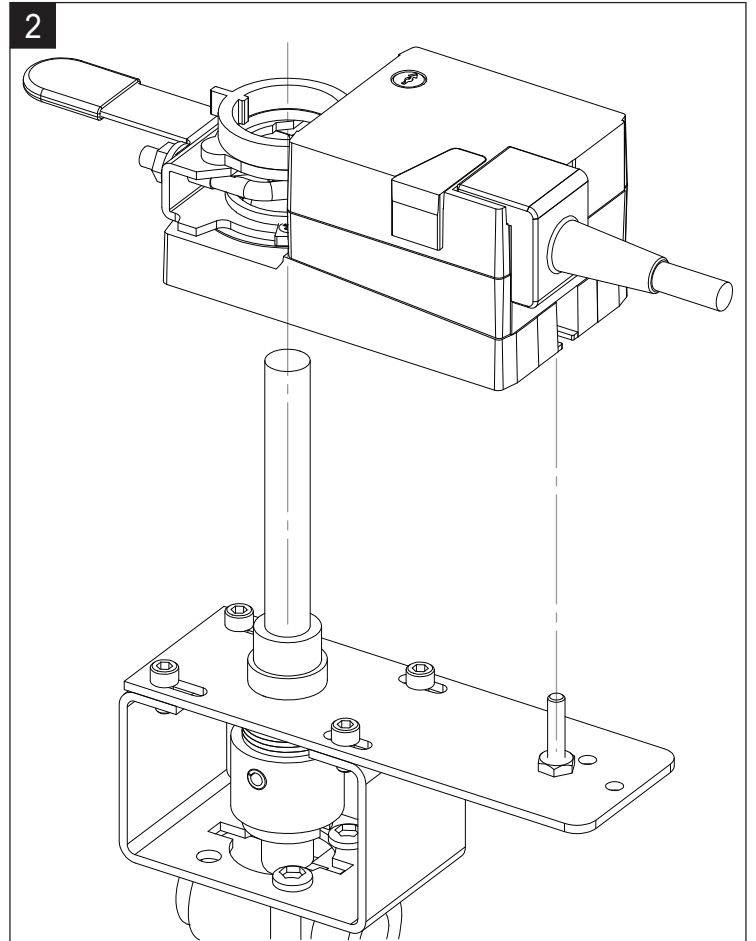

71461-00001

LM-X1 Actuators with B2 & B3 VS/VSS Ball Valves

Non-Spring Return Actuator with -3 and -SR

On/Off

Floating Point

VDC / 4 to 20 mA

On/Off

Floating Point

Triac Sink

Triac Source

Triac Sink with Separate Transformer

Non-Spring Return Actuator with MFT

On/Off

Floating Point

Notes:

- ◆ Meets cULus requirements without the need of an electrical ground connection
- Ⓐ Actuators with appliance cables are numbered.
- Ⓐ Actuators may be connected in parallel. Power consumption and input impedance must be observed.
- Ⓐ Actuators may also be powered by 24 VDC.
- Ⓐ Only connect common to neg. (-) leg of control circuits.
- Ⓐ A 500 Ω resistor converts the 4 to 20 mA control signal to 2 to 10 VDC.
- Ⓐ Control signal may be pulsed from either the Hot (Source) or Common (Sink) 24 VAC line.
- Ⓐ Contact closures A & B also can be triacs. A & B should both be closed for the triac source and open for triac sink.
- Ⓐ For triac sink the Common connection from the actuator must be connected to the Hot connection of the controller. Position feedback cannot be used with a triac sink controller. The actuator internal common reference is not compatible.
- Ⓐ Actuators with plenum rated cable do not have numbers on wires; use color codes instead.