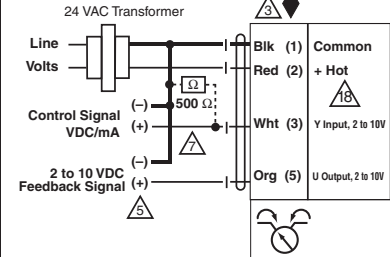

71461-00001

LM-X1 Actuators with B2 & B3 VS/VSS Ball Valves

Non-Spring Return Actuator with -3 and -SR

On/Off

Floating Point

VDC / 4 to 20 mA

On/Off

Floating Point

Triac Sink

Triac Source

Triac Sink with Separate Transformer

Non-Spring Return Actuator with MFT

On/Off

Floating Point

Notes:

- ◆ Meets cULus requirements without the need of an electrical ground connection
- Ⓐ Actuators with appliance cables are numbered.
- Ⓐ Actuators may be connected in parallel. Power consumption and input impedance must be observed.
- Ⓐ Actuators may also be powered by 24 VDC.
- Ⓐ Only connect common to neg. (-) leg of control circuits.
- Ⓐ A 500 Ω resistor converts the 4 to 20 mA control signal to 2 to 10 VDC.
- Ⓐ Control signal may be pulsed from either the Hot (Source) or Common (Sink) 24 VAC line.
- Ⓐ Contact closures A & B also can be triacs. A & B should both be closed for the triac source and open for triac sink.
- Ⓐ For triac sink the Common connection from the actuator must be connected to the Hot connection of the controller. Position feedback cannot be used with a triac sink controller. The actuator internal common reference is not compatible.
- Ⓐ Actuators with plenum rated cable do not have numbers on wires; use color codes instead.

VDC / 4 to 20 mA

Override Control Min, Mid, Max Postions

- BRN** Brown
- MARRON** Marron
- BRUN** Brun
- MARRON** Marron
- BLU** Blue
- AZUL** Azul
- BLEU** Bleu
- AZUL** Azul
- GRN** Green
- VERDE** Verde
- VERT** Vert
- VERDE** Verde
- ORG** Orange
- ORANGE** Anaranjado
- ORANGE** Anaranjado
- ORANGE** Alaranjado
- PNK** Pink
- ROSA** Rosado
- ROSA** Rosa
- COR-DE ROS** Cor-de ros
- WHT** White
- BLANCO** Blanco
- BLANCO** Blanco
- BRANCO** Branco
- RED** Red
- ROJO** Rojo
- ROUGE** Rouge
- VERMELHO** Vermelho
- BLK** Black
- NEGRO** Negro
- NOIR** Noir
- PRETO** Preto