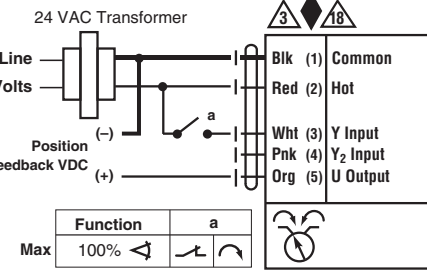

Triac Sink

Triac Source

Triac Sink with Separate Transformer

Non-Spring Return Actuator with MFT

On/Off

Floating Point

Notes:

- ◆ Meets cULus requirements without the need of an electrical ground connection
- Ⓐ Actuators with appliance cables are numbered.
- Ⓐ Actuators may be connected in parallel. Power consumption and input impedance must be observed.
- Ⓐ Actuators may also be powered by 24 VDC.
- Ⓐ Only connect common to neg. (-) leg of control circuits.
- Ⓐ A 500 Ω resistor converts the 4 to 20 mA control signal to 2 to 10 VDC.
- Ⓐ Control signal may be pulsed from either the Hot (Source) or Common (Sink) 24 VAC line.
- Ⓐ Contact closures A & B also can be triacs. A & B should both be closed for the triac source and open for triac sink.
- Ⓐ For triac sink the Common connection from the actuator must be connected to the Hot connection of the controller. Position feedback cannot be used with a triac sink controller. The actuator internal common reference is not compatible.
- Ⓐ Actuators with plenum rated cable do not have numbers on wires; use color codes instead.

VDC / 4 to 20 mA

Override Control Min, Mid, Max Postions

- BRN** Brown
- MARRON** Marron
- BRUN** Brun
- MARRON** Marron
- BLU** Blue
- AZUL** Azul
- BLEU** Bleu
- AZUL** Azul
- GRN** Green
- VERDE** Verde
- VERT** Vert
- VERDE** Verde
- ORG** Orange
- ORANGE** Anaranjado
- ORANGE** Anaranjado
- ORANGE** Alaranjado
- PNK** Pink
- ROSA** Rosado
- ROSA** Rosa
- COR-DE ROS** Cor-de ros
- WHT** White
- BLANCO** Blanco
- BLANCO** Blanco
- BRANCO** Branco
- RED** Red
- ROJO** Rojo
- ROUGE** Rouge
- VERMELHO** Vermelho
- BLK** Black
- NEGRO** Negro
- NOIR** Noir
- PRETO** Preto