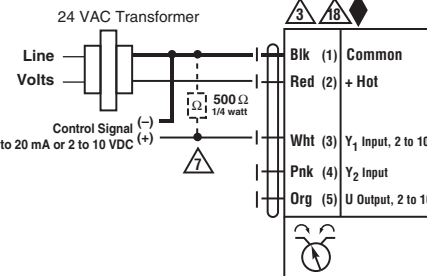

Triac Sink

Triac Source

Triac Sink with Separate Transformer

Non-Spring Return Actuator with MFT

On/Off

Floating Point

Notes:

- ◆ Meets cULus requirements without the need of an electrical ground connection
- Ⓐ Actuators with appliance cables are numbered.
- Ⓐ Actuators may be connected in parallel. Power consumption and input impedance must be observed.
- Ⓐ Actuators may also be powered by 24 VDC.
- Ⓐ Only connect common to neg. (-) leg of control circuits.
- Ⓐ A 500 Ω resistor converts the 4 to 20 mA control signal to 2 to 10 VDC.
- Ⓐ Control signal may be pulsed from either the Hot (Source) or Common (Sink) 24 VAC line.
- Ⓐ Contact closures A & B also can be triacs. A & B should both be closed for the triac source and open for triac sink.
- Ⓐ For triac sink the Common connection from the actuator must be connected to the Hot connection of the controller. Position feedback cannot be used with a triac sink controller. The actuator internal common reference is not compatible.
- Ⓐ Actuators with plenum rated cable do not have numbers on wires; use color codes instead.

VDC / 4 to 20 mA

Override Control Min, Mid, Max Postions

- BRN** Brown
- MARRON** Marron
- BRUN** Brun
- MARRON** Marron
- BLU** Blue
- AZUL** Azul
- BLEU** Bleu
- AZUL** Azul
- GRN** Green
- VERDE** Verde
- VERT** Vert
- VERDE** Verde
- ORG** Orange
- ORANGE** Anaranjado
- ORANGE** Anaranjado
- ORANGE** Alaranjado
- PNK** Pink
- ROSA** Rosado
- ROSA** Rosa
- COR-DE ROS** Cor-de ros
- WHT** White
- BLANCO** Blanco
- BLANCO** Blanco
- BRANCO** Branco
- RED** Red
- ROJO** Rojo
- ROUGE** Rouge
- VERMELHO** Vermelho
- BLK** Black
- NEGRO** Negro
- NOIR** Noir
- PRETO** Preto