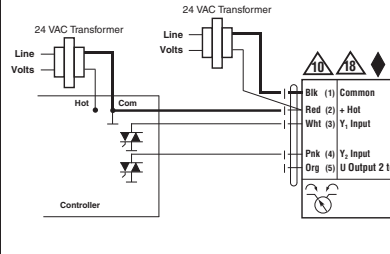

71461-00001

LM-X1 Actuators with B2 & B3 VS/VSS Ball Valves

Non-Spring Return Actuator with -3 and -SR

On/Off

Floating Point

VDC / 4 to 20 mA

On/Off

Floating Point

Triac Sink

Triac Source

Triac Sink with Separate Transformer

Non-Spring Return Actuator with MFT

On/Off

Floating Point

Notes:

- ◆ Meets cULus requirements without the need of an electrical ground connection
- Ⓐ Actuators with appliance cables are numbered.
- Ⓐ Actuators may be connected in parallel. Power consumption and input impedance must be observed.
- Ⓐ Actuators may also be powered by 24 VDC.
- Ⓐ Only connect common to neg. (-) leg of control circuits.
- Ⓐ A 500 Ω resistor converts the 4 to 20 mA control signal to 2 to 10 VDC.
- Ⓐ Control signal may be pulsed from either the Hot (Source) or Common (Sink) 24 VAC line.
- Ⓐ Contact closures A & B also can be triacs. A & B should both be closed for the triac source and open for triac sink.
- Ⓐ For triac sink the Common connection from the actuator must be connected to the Hot connection of the controller. Position feedback cannot be used with a triac sink controller. The actuator internal common reference is not compatible.
- Ⓐ Actuators with plenum rated cable do not have numbers on wires; use color codes instead.

VDC / 4 to 20 mA

Override Control Min, Mid, Max Postions

- BRN** Brown
- MARRON** Marron
- BRUN** Brun
- MARRON** Marron
- BLU** Blue
- AZUL** Azul
- BLEU** Bleu
- AZUL** Azul
- GRN** Green
- VERDE** Verde
- VERT** Vert
- VERDE** Verde
- ORG** Orange
- ORANGE** Anaranjado
- ORANGE** Anaranjado
- ORANGE** Alaranjado
- PNK** Pink
- ROSA** Rosado
- ROSA** Rosa
- COR-DE ROS** Cor-de ros
- WHT** White
- BLANCO** Blanco
- BLANCO** Blanco
- BRANCO** Branco
- RED** Red
- ROJO** Rojo
- ROUGE** Rouge
- VERMELHO** Vermelho
- BLK** Black
- NEGRO** Negro
- NOIR** Noir
- PRETO** Preto