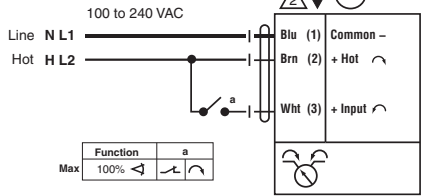

71461-00001

LM-X1 Actuators with B2 & B3 VS/VSS Ball Valves

Non-Spring Return Actuator with -3 and -SR

On/Off

Floating Point

VDC / 4 to 20 mA

On/Off

Floating Point

Triac Sink

Triac Source

Triac Sink with Separate Transformer

Non-Spring Return Actuator with MFT

On/Off

Floating Point

Notes:

- ◆ Meets cULus requirements without the need of an electrical ground connection
- Ⓐ Actuators with appliance cables are numbered.
- Ⓐ Actuators may be connected in parallel. Power consumption and input impedance must be observed.
- Ⓐ Actuators may also be powered by 24 VDC.
- Ⓐ Only connect common to neg. (-) leg of control circuits.
- Ⓐ A 500 Ω resistor converts the 4 to 20 mA control signal to 2 to 10 VDC.
- Ⓐ Control signal may be pulsed from either the Hot (Source) or Common (Sink) 24 VAC line.
- Ⓐ Contact closures A & B also can be triacs. A & B should both be closed for the triac source and open for triac sink.
- Ⓐ For triac sink the Common connection from the actuator must be connected to the Hot connection of the controller. Position feedback cannot be used with a triac sink controller. The actuator internal common reference is not compatible.
- Ⓐ Actuators with plenum rated cable do not have numbers on wires; use color codes instead.

VDC / 4 to 20 mA

Override Control Min, Mid, Max Postions

- BRN** Brown
- MARRON** Marron
- BRUN** Brun
- MARRON** Marron
- BLU** Blue
- AZUL** Azul
- BLEU** Bleu
- AZUL** Azul
- GRN** Green
- VERDE** Verde
- VERT** Vert
- VERDE** Verde
- ORG** Orange
- ORANGE** Anaranjado
- ORANGE** Anaranjado
- ORANGE** Alaranjado
- PNK** Pink
- ROSA** Rosado
- ROSA** Rosa
- COR-DE ROS** Cor-de ros
- WHT** White
- BLANCO** Blanco
- BLANCO** Blanco
- BRANCO** Branco
- RED** Red
- ROJO** Rojo
- ROUGE** Rouge
- VERMELHO** Vermelho
- BLK** Black
- NEGRO** Negro
- NOIR** Noir
- PRETO** Preto