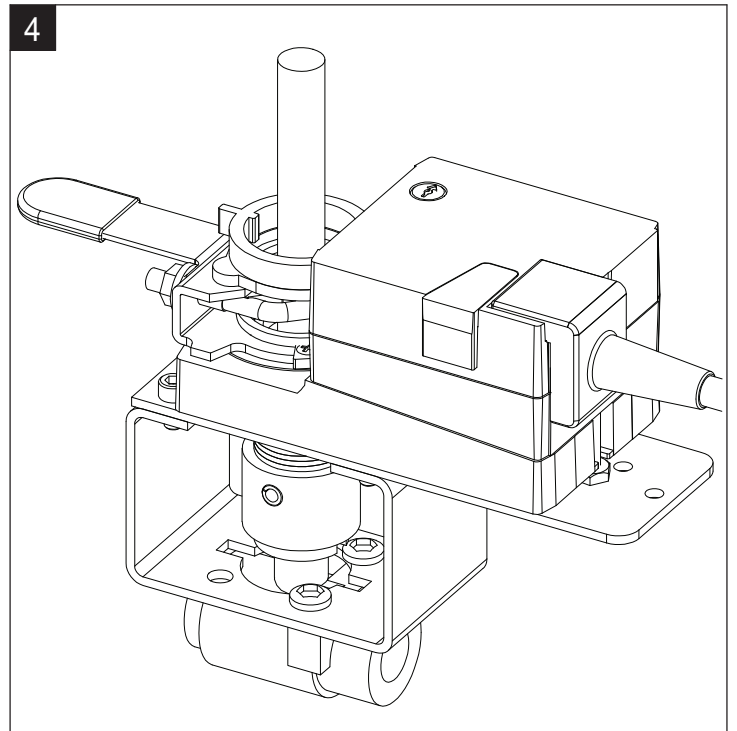

71461-00001

LM-X1 Actuators with B2 & B3 VS/VSS Ball Valves

Non-Spring Return Actuator with -3 and -SR

On/Off

Floating Point

VDC / 4 to 20 mA

On/Off

Floating Point

Triac Sink

Triac Source

Triac Sink with Separate Transformer

Non-Spring Return Actuator with MFT

On/Off

Floating Point

Notes:

- ◆ Meets cULus requirements without the need of an electrical ground connection
- Ⓐ Actuators with appliance cables are numbered.
- Ⓐ Actuators may be connected in parallel. Power consumption and input impedance must be observed.
- Ⓐ Actuators may also be powered by 24 VDC.
- Ⓐ Only connect common to neg. (-) leg of control circuits.
- Ⓐ A 500 Ω resistor converts the 4 to 20 mA control signal to 2 to 10 VDC.
- Ⓐ Control signal may be pulsed from either the Hot (Source) or Common (Sink) 24 VAC line.
- Ⓐ Contact closures A & B also can be triacs. A & B should both be closed for the triac source and open for triac sink.
- Ⓐ For triac sink the Common connection from the actuator must be connected to the Hot connection of the controller. Position feedback cannot be used with a triac sink controller. The actuator internal common reference is not compatible.
- Ⓐ Actuators with plenum rated cable do not have numbers on wires; use color codes instead.