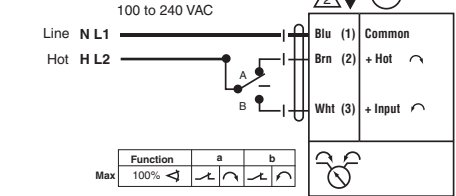

71461-00001

LM-X1 Actuators with B2 & B3 VS/VSS Ball Valves

Non-Spring Return Actuator with -3 and -SR

On/Off

Floating Point

VDC / 4 to 20 mA

On/Off

Floating Point

Triac Sink

Triac Source

Triac Sink with Separate Transformer

Non-Spring Return Actuator with MFT

On/Off

Floating Point

Notes:

- ◆ Meets cULus requirements without the need of an electrical ground connection
- Ⓐ Actuators with appliance cables are numbered.
- Ⓐ Actuators may be connected in parallel. Power consumption and input impedance must be observed.
- Ⓐ Actuators may also be powered by 24 VDC.
- Ⓐ Only connect common to neg. (-) leg of control circuits.
- Ⓐ A 500 Ω resistor converts the 4 to 20 mA control signal to 2 to 10 VDC.
- Ⓐ Control signal may be pulsed from either the Hot (Source) or Common (Sink) 24 VAC line.
- Ⓐ Contact closures A & B also can be triacs. A & B should both be closed for the triac source and open for triac sink.
- Ⓐ For triac sink the Common connection from the actuator must be connected to the Hot connection of the controller. Position feedback cannot be used with a triac sink controller. The actuator internal common reference is not compatible.
- Ⓐ Actuators with plenum rated cable do not have numbers on wires; use color codes instead.

VDC / 4 to 20 mA

Override Control Min, Mid, Max Postions

- BRN** Brown
- MARRON** Marron
- BRUN** Brun
- MARRON** Marron
- BLU** Blue
- AZUL** Azul
- BLEU** Bleu
- AZUL** Azul
- GRN** Green
- VERDE** Verde
- VERT** Vert
- VERDE** Verde
- ORG** Orange
- ORANGE** Anaranjado
- ORANGE** Anaranjado
- ORANGE** Alaranjado
- PNK** Pink
- ROSA** Rosado
- ROSA** Rosa
- COR-DE ROS** Cor-de ros
- WHT** White
- BLANCO** Blanco
- BLANCO** Blanco
- BRANCO** Branco
- RED** Red
- ROJO** Rojo
- ROUGE** Rouge
- VERMELHO** Vermelho
- BLK** Black
- NEGRO** Negro
- NOIR** Noir
- PRETO** Preto