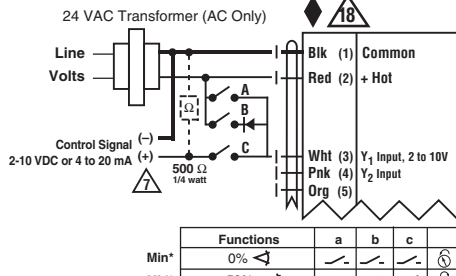

Triac Sink

Triac Source

Triac Sink with Separate Transformer

Non-Spring Return Actuator with MFT

On/Off

Floating Point

Notes:

- ◆ Meets cULus requirements without the need of an electrical ground connection
- Ⓐ Actuators with appliance cables are numbered.
- Ⓐ Actuators may be connected in parallel. Power consumption and input impedance must be observed.
- Ⓐ Actuators may also be powered by 24 VDC.
- Ⓐ Only connect common to neg. (-) leg of control circuits.
- Ⓐ A 500 Ω resistor converts the 4 to 20 mA control signal to 2 to 10 VDC.
- Ⓐ Control signal may be pulsed from either the Hot (Source) or Common (Sink) 24 VAC line.
- Ⓐ Contact closures A & B also can be triacs. A & B should both be closed for the triac source and open for triac sink.
- Ⓐ For triac sink the Common connection from the actuator must be connected to the Hot connection of the controller. Position feedback cannot be used with a triac sink controller. The actuator internal common reference is not compatible.
- Ⓐ Actuators with plenum rated cable do not have numbers on wires; use color codes instead.

VDC / 4 to 20 mA

Override Control Min, Mid, Max Postions

- BRN** Brown
- MARRON** Marron
- BRUN** Brun
- MARRON** Marron
- BLU** Blue
- AZUL** Azul
- BLEU** Bleu
- AZUL** Azul
- GRN** Green
- VERDE** Verde
- VERT** Vert
- VERDE** Verde
- ORG** Orange
- ORANGE** Anaranjado
- ORANGE** Anaranjado
- ORANGE** Alaranjado
- PNK** Pink
- ROSA** Rosado
- ROSA** Rosa
- COR-DE ROS** Cor-de ros
- WHT** White
- BLANCO** Blanco
- BLANCO** Blanco
- BRANCO** Branco
- RED** Red
- ROJO** Rojo
- ROUGE** Rouge
- VERMELHO** Vermelho
- BLK** Black
- NEGRO** Negro
- NOIR** Noir
- PRETO** Preto