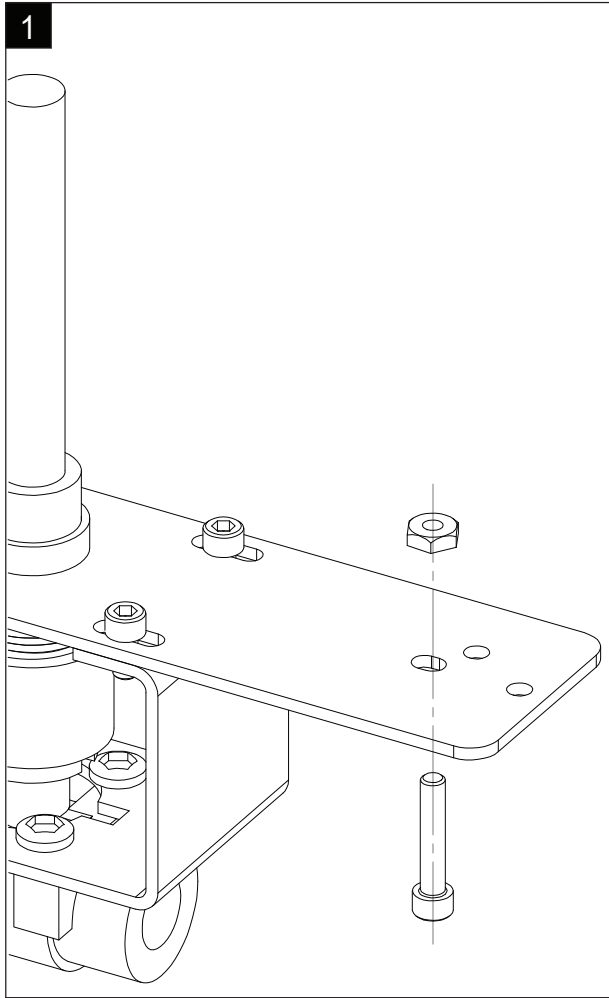

71461-00001

LM-X1 Actuators with B2 & B3 VS/VSS Ball Valves

Non-Spring Return Actuator with -3 and -SR

On/Off

Floating Point

VDC / 4 to 20 mA

On/Off

Floating Point

Triac Sink

Triac Source

Triac Sink with Separate Transformer

Non-Spring Return Actuator with MFT

On/Off

Floating Point

Notes:

- ◆ Meets cULus requirements without the need of an electrical ground connection
- Ⓐ Actuators with appliance cables are numbered.
- Ⓐ Actuators may be connected in parallel. Power consumption and input impedance must be observed.
- Ⓐ Actuators may also be powered by 24 VDC.
- Ⓐ Only connect common to neg. (-) leg of control circuits.
- Ⓐ A 500 Ω resistor converts the 4 to 20 mA control signal to 2 to 10 VDC.
- Ⓐ Control signal may be pulsed from either the Hot (Source) or Common (Sink) 24 VAC line.
- Ⓐ Contact closures A & B also can be triacs. A & B should both be closed for the triac source and open for triac sink.
- Ⓐ For triac sink the Common connection from the actuator must be connected to the Hot connection of the controller. Position feedback cannot be used with a triac sink controller. The actuator internal common reference is not compatible.
- Ⓐ Actuators with plenum rated cable do not have numbers on wires; use color codes instead.