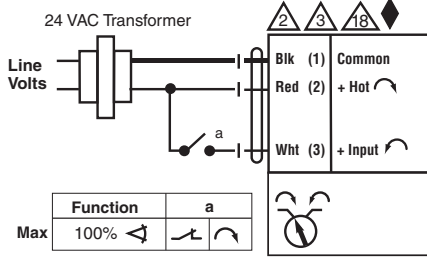

71461-00001

LM-X1 Actuators with B2 & B3 VS/VSS Ball Valves

Non-Spring Return Actuator with -3 and -SR

On/Off

Floating Point

VDC / 4 to 20 mA

On/Off

Floating Point

Triac Sink

Triac Source

Triac Sink with Separate Transformer

Non-Spring Return Actuator with MFT

On/Off

Floating Point

Notes:

- ◆ Meets cULus requirements without the need of an electrical ground connection
- Ⓐ Actuators with appliance cables are numbered.
- Ⓐ Actuators may be connected in parallel. Power consumption and input impedance must be observed.
- Ⓐ Actuators may also be powered by 24 VDC.
- Ⓐ Only connect common to neg. (-) leg of control circuits.
- Ⓐ A 500 Ω resistor converts the 4 to 20 mA control signal to 2 to 10 VDC.
- Ⓐ Control signal may be pulsed from either the Hot (Source) or Common (Sink) 24 VAC line.
- Ⓐ Contact closures A & B also can be triacs. A & B should both be closed for the triac source and open for triac sink.
- Ⓐ For triac sink the Common connection from the actuator must be connected to the Hot connection of the controller. Position feedback cannot be used with a triac sink controller. The actuator internal common reference is not compatible.
- Ⓐ Actuators with plenum rated cable do not have numbers on wires; use color codes instead.

VDC / 4 to 20 mA

Override Control Min, Mid, Max Postions

- BRN** Brown
- MARRON** Marron
- BRUN** Brun
- MARRON** Marron
- BLU** Blue
- AZUL** Azul
- BLEU** Bleu
- AZUL** Azul
- GRN** Green
- VERDE** Verde
- VERT** Vert
- VERDE** Verde
- ORG** Orange
- ORANGE** Anaranjado
- ORANGE** Anaranjado
- ORANGE** Alaranjado
- PNK** Pink
- ROSA** Rosado
- ROSA** Rosa
- COR-DE ROS** Cor-de ros
- WHT** White
- BLANCO** Blanco
- BLANCO** Blanco
- BRANCO** Branco
- RED** Red
- ROJO** Rojo
- ROUGE** Rouge
- VERMELHO** Vermelho
- BLK** Black
- NEGRO** Negro
- NOIR** Noir
- PRETO** Preto